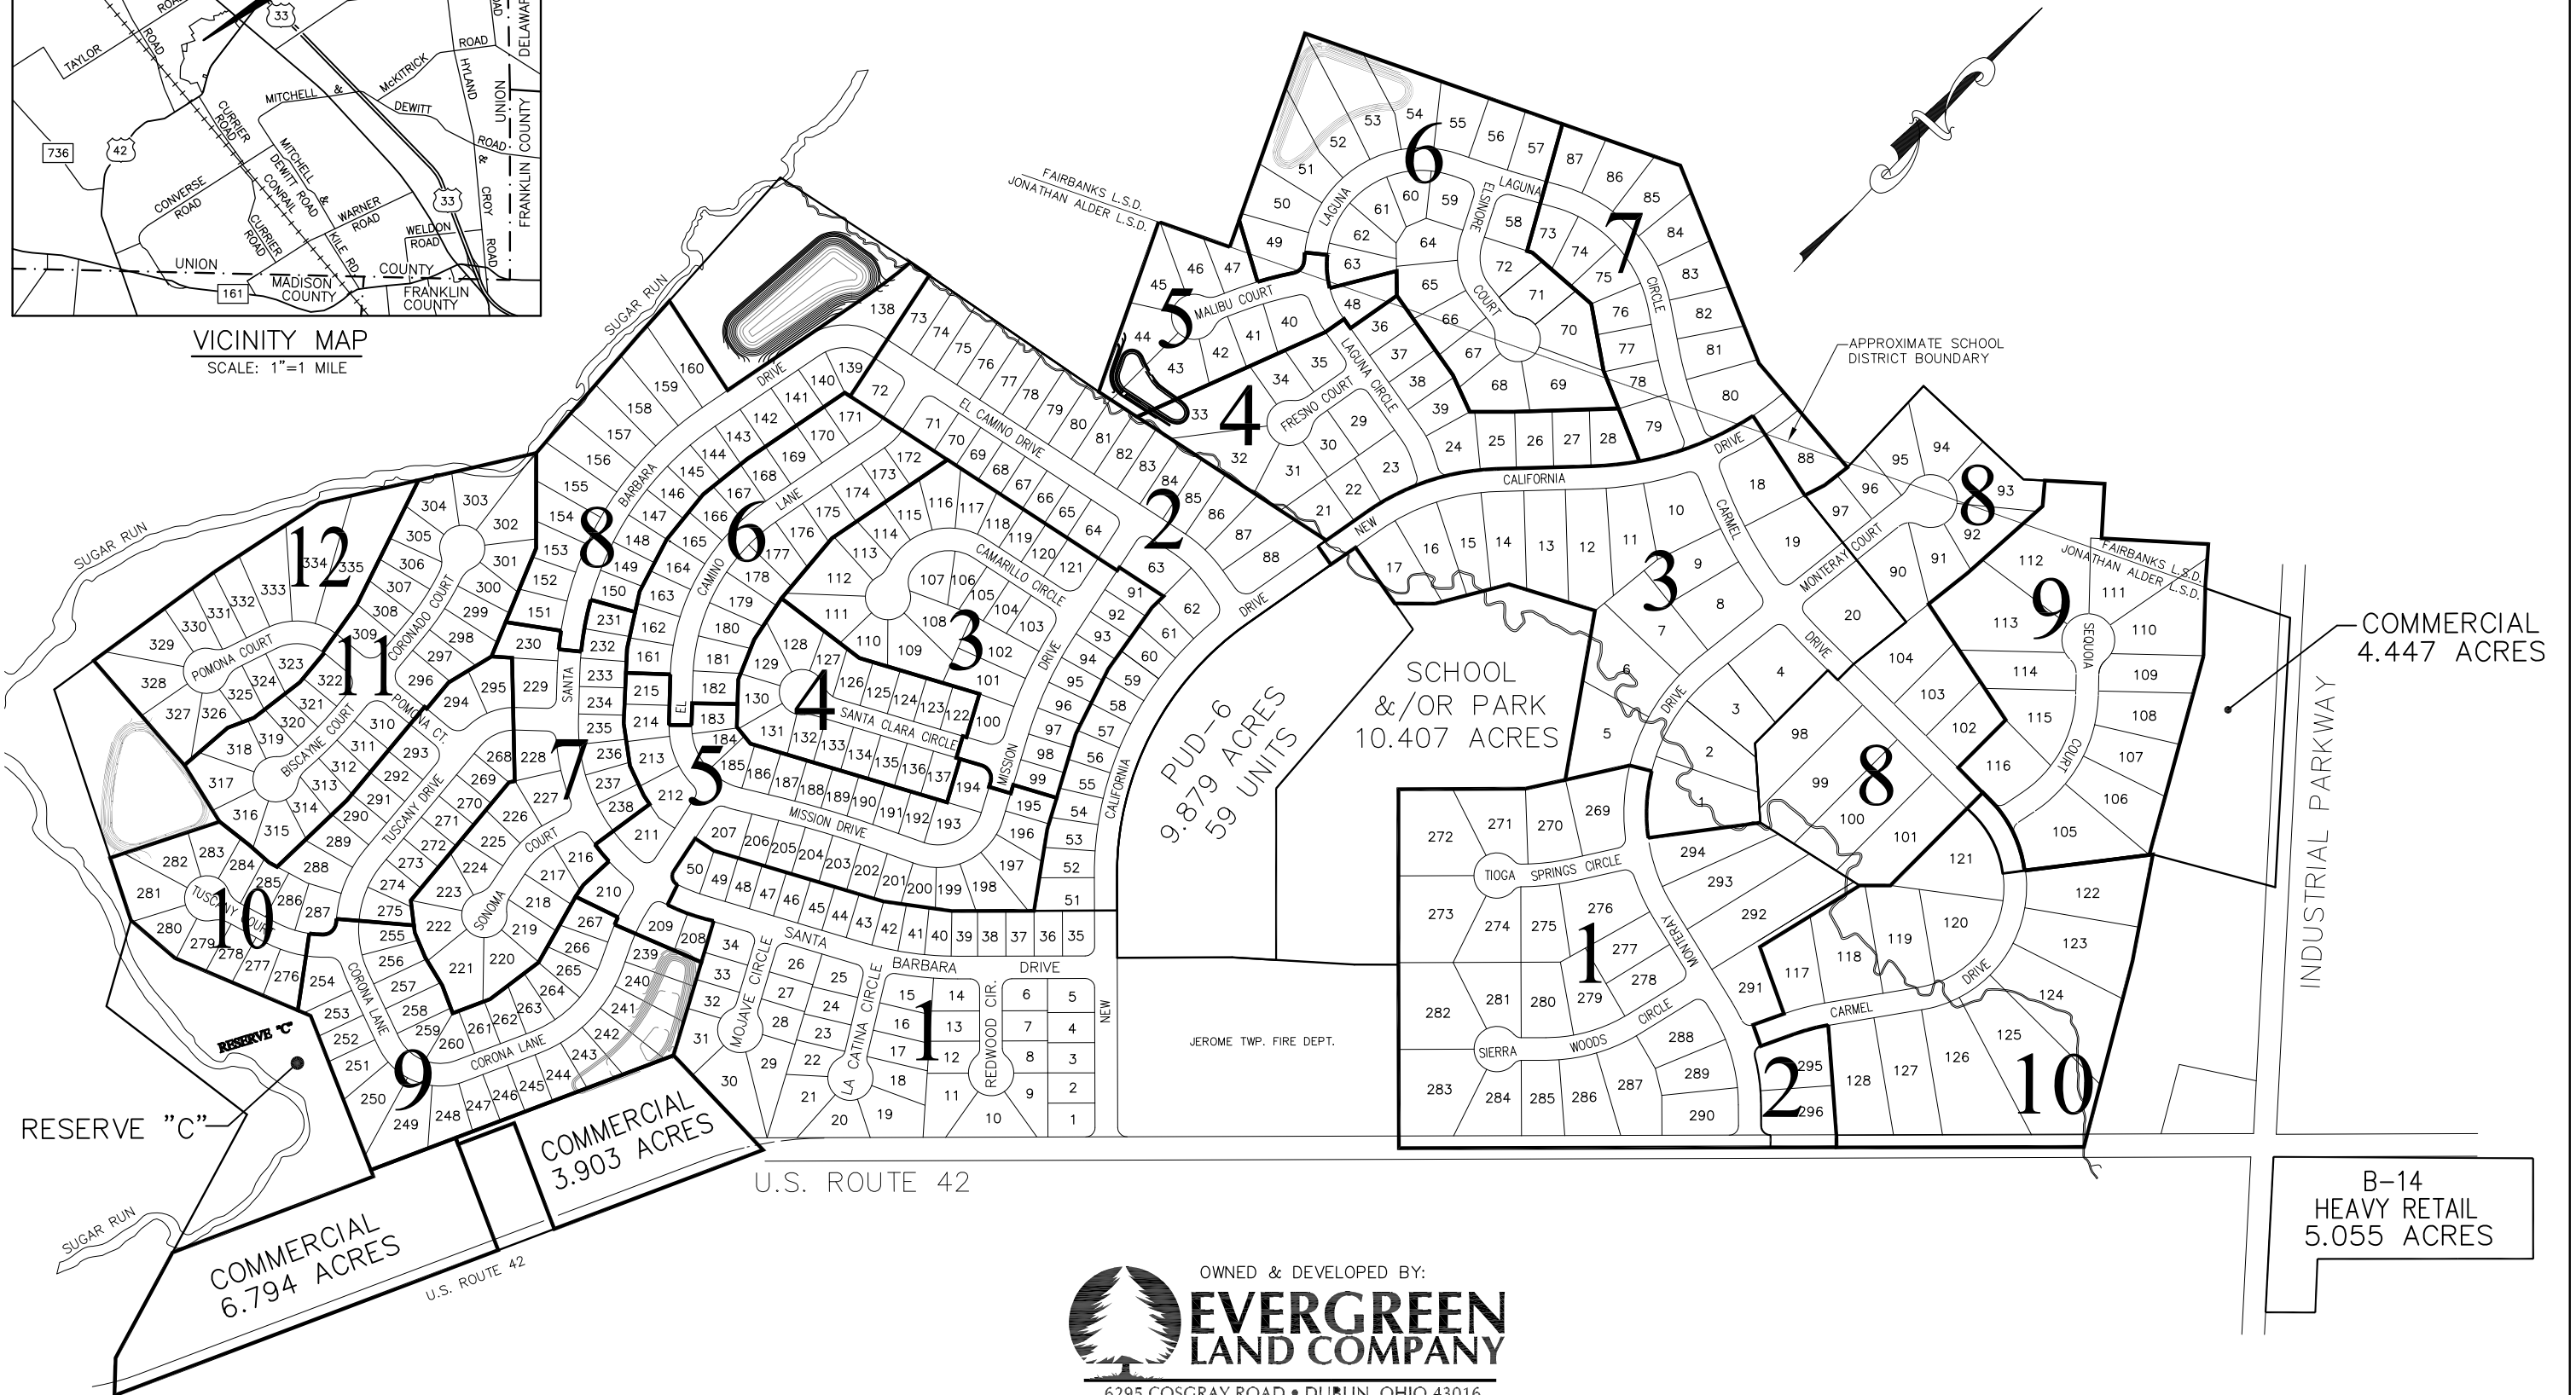

OVERALL PLAN NEW CALIFORNIA JEROME TOWNSHIP, UNION COUNTY, OHIO

VICINITY MAP
SCALE: 1"=1 MILE

OWNED & DEVELOPED BY:

**EVERGREEN
LAND COMPANY**
 6295 COSGRAY ROAD • DUBLIN, OHIO 43016
 (614) 889-5510 • FAX(614) 889-6680