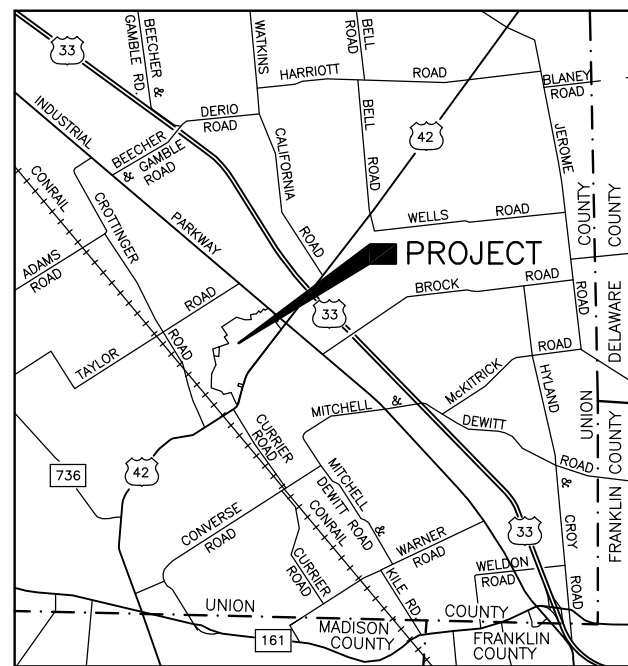

OVERALL PLAN NEW CALIFORNIA JEROME TOWNSHIP, UNION COUNTY, OHIO

VICINITY MAP
SCALE: 1"=1 MILE

OWNED & DEVELOPED BY:

**EVERGREEN
LAND COMPANY**
 6295 COSGRAY ROAD • DUBLIN, OHIO 43016
 (614) 889-5510 • FAX(614) 889-6680